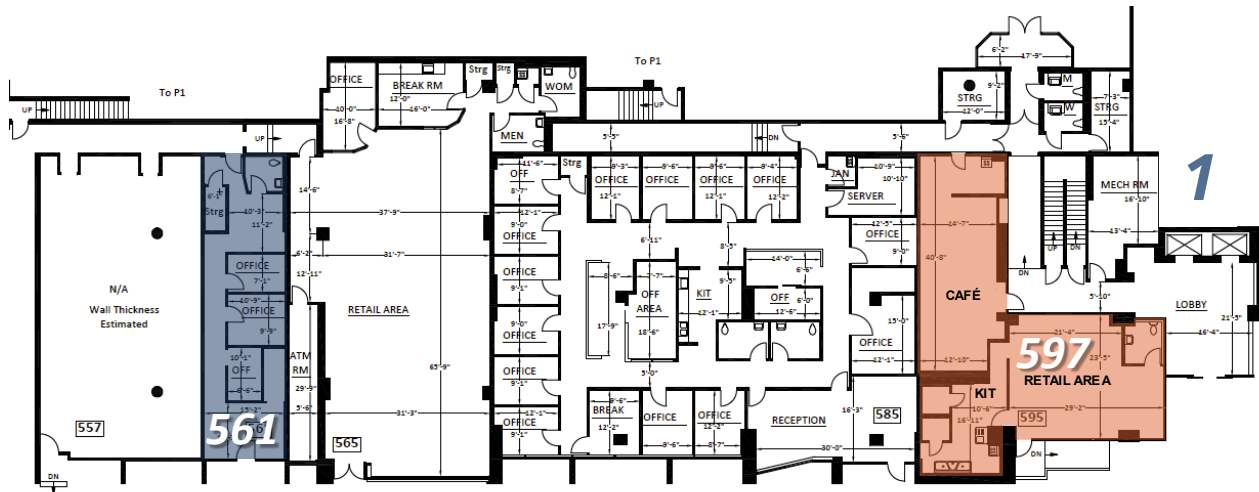

### BUILDING

- Stonestown Medical Building represents the highest quality medical/dental building in southwestern San Francisco that is currently undergoing a substantial upgrade
- Improvements include new common areas, lobby and other items
- Professional Medical and Dental Suites from 300 sf to 2,500 sf
- Parking in on-site deck and surface lot
- Patient drop-off area at front entrance
- New institutional owners initiating \$3 million improvement program
- Excellent views from many suites
- Broad mix of medical and dental users

### FIRST FLOOR

**Suite 597** 726 RSF

Lobby level, former café with vent hood and refrigerated display cases in place

**Suite 561** 1,074 RSF

Retail/street level suite with 2-3 offices, reception area and in-suite restroom