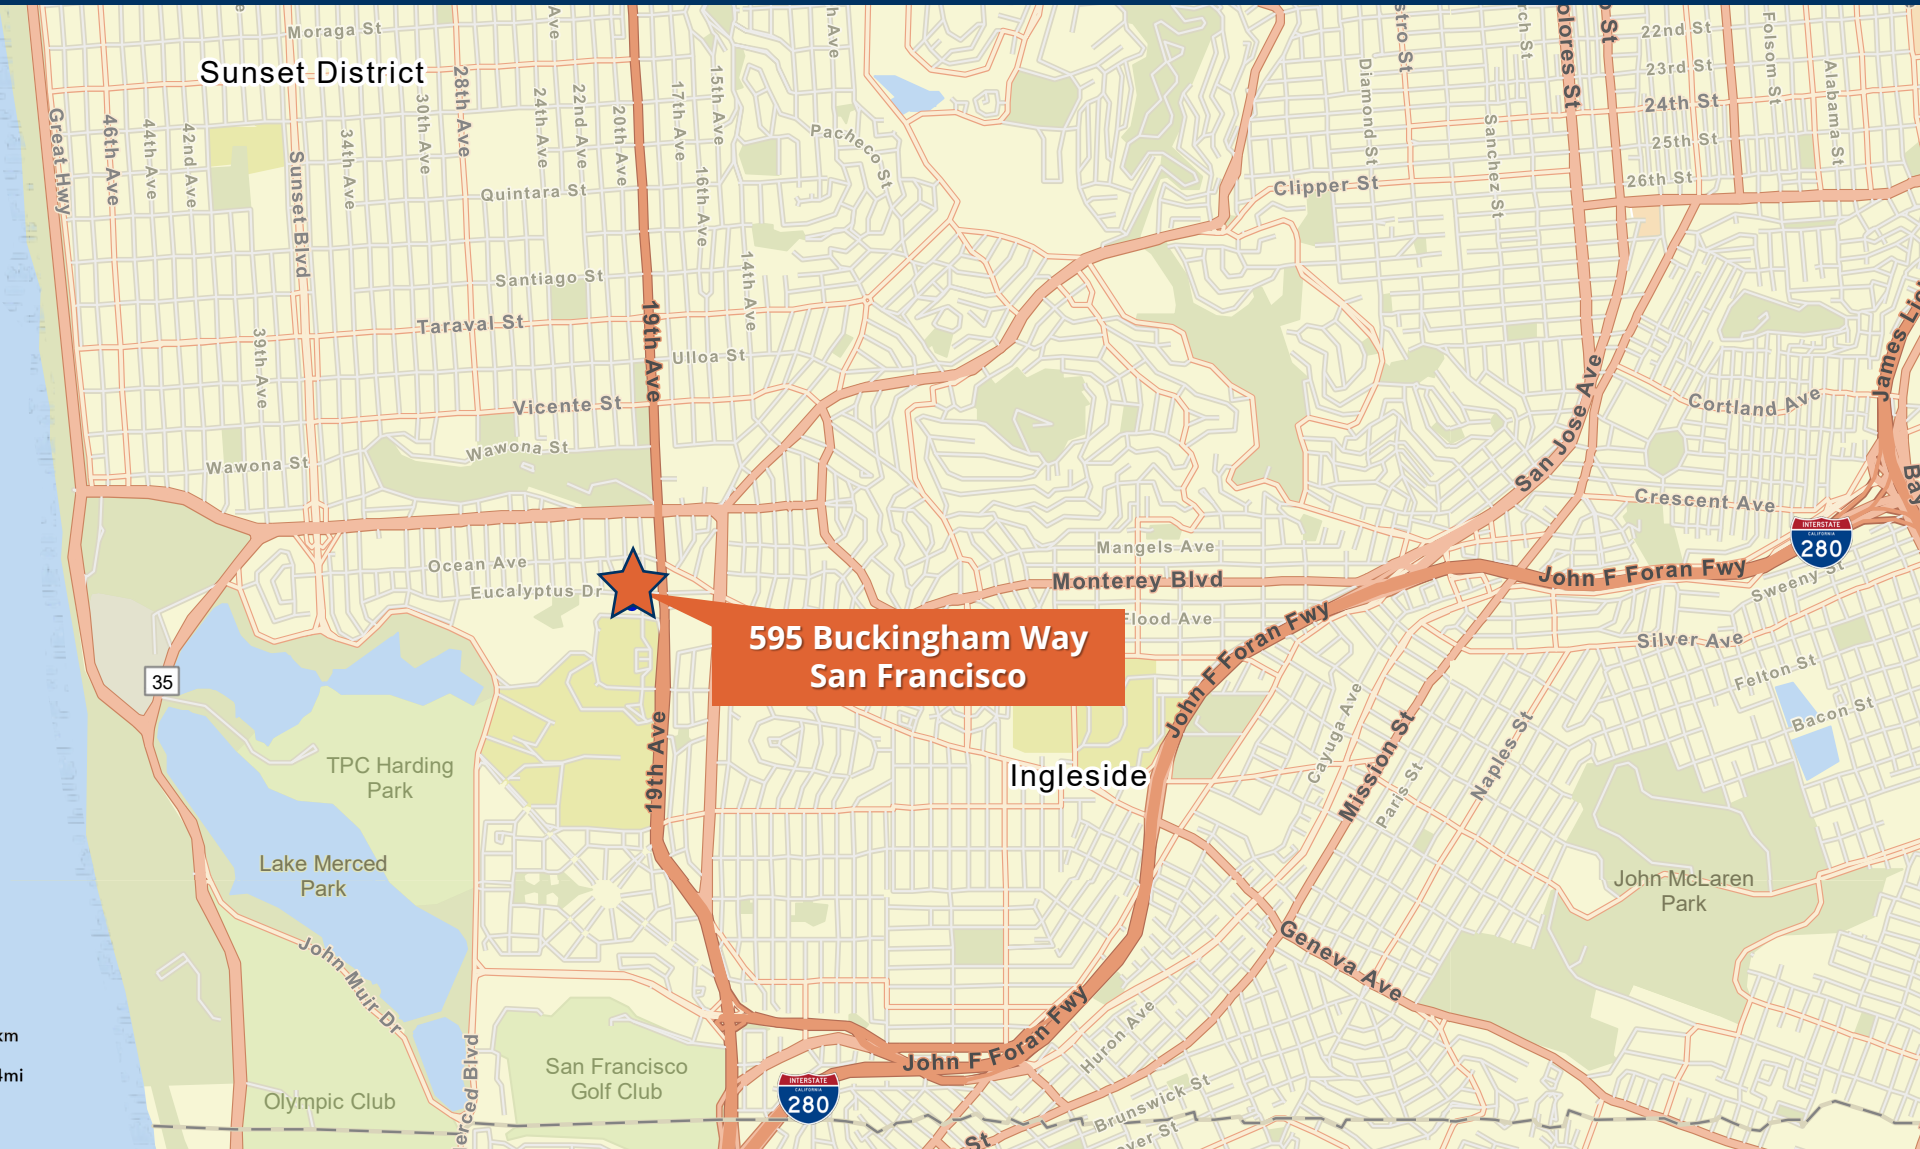

Stonestown Medical Building

595 Buckingham Way, San Francisco